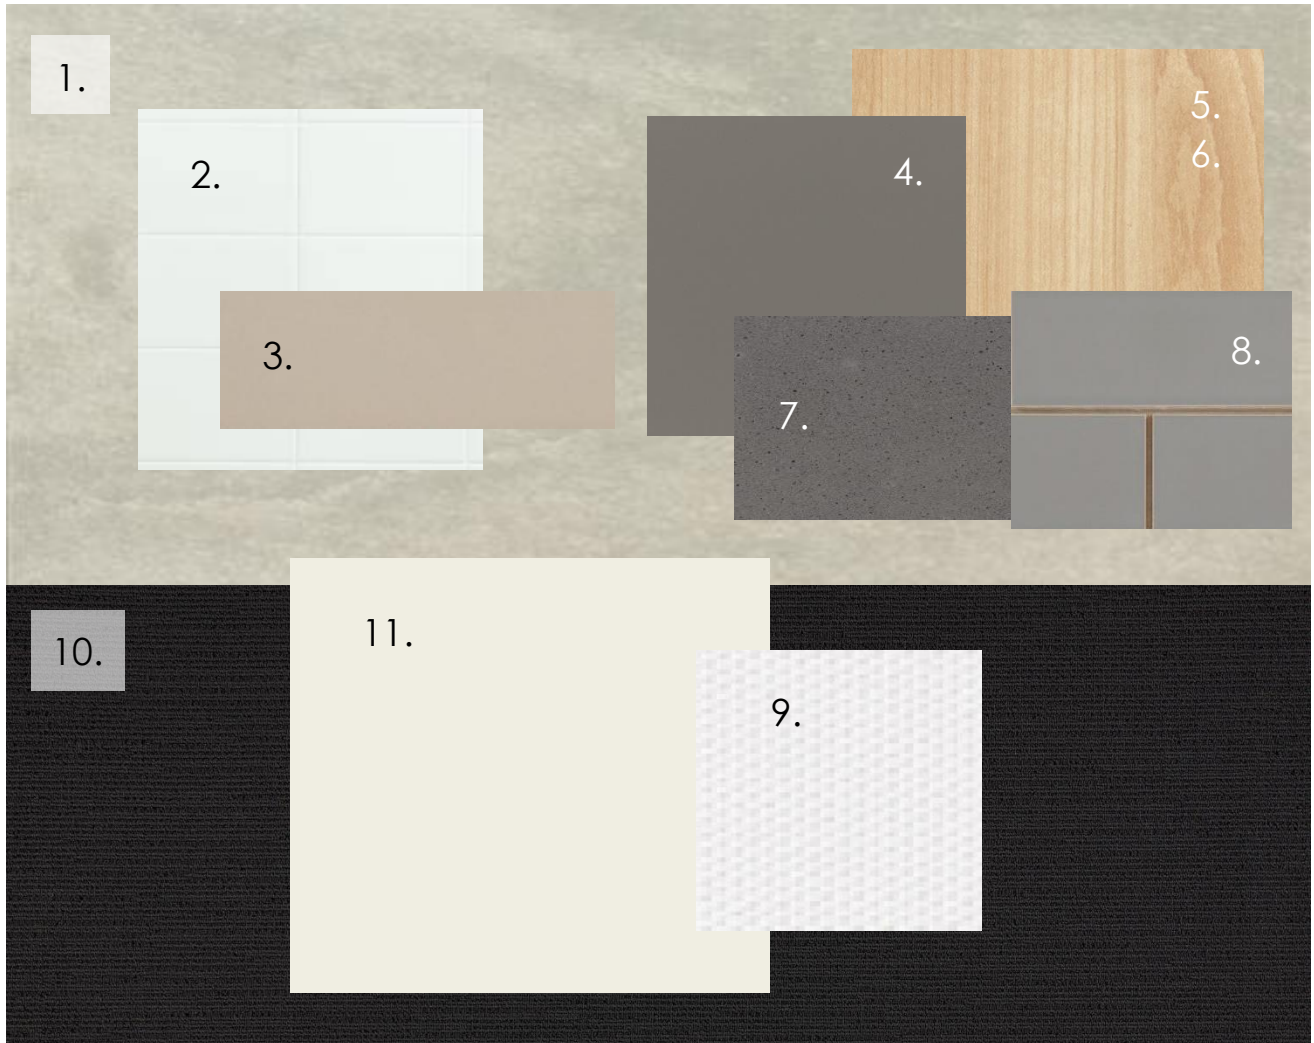

INTERIOR

Scheme 12

1. **Floor Tiles:** Alpine Stone 600 x 600
2. **Wall Tiles** (to bathroom & laundry): Gloss White 250 x 400 MAXWL2711
3. **Bathroom Feature Tiles** (to shower niche): Café Ash Gloss 100 x 300
4. **Overhead Cabinets:** Formica 'Lemon Tree'
5. **Bathroom Cabinets:** Formica 'Lemon Tree'
6. **Kitchen Cabinets:** Formica 'Iron Ore'
7. **Stone Bench Tops:** Quantum Quartz designer stone 'Tornado'
8. **Splash back:** Grey Gloss 100 x 300 Subway tiles - laid in stretcher bond pattern
9. **Blinds:** Vertical Blinds Colour 'Ice'
10. **Carpet:** 'New Sisal' pattern – Colour 'Bella'
11. **Paint:** Haymes Paint colour 'Worn White'

NOTE: Colours are indicative only, variation can occur due to monitor, print quality or image capture. Installed colours can vary depending on materials applied to and variations in natural lighting.

Signed: Date:.....