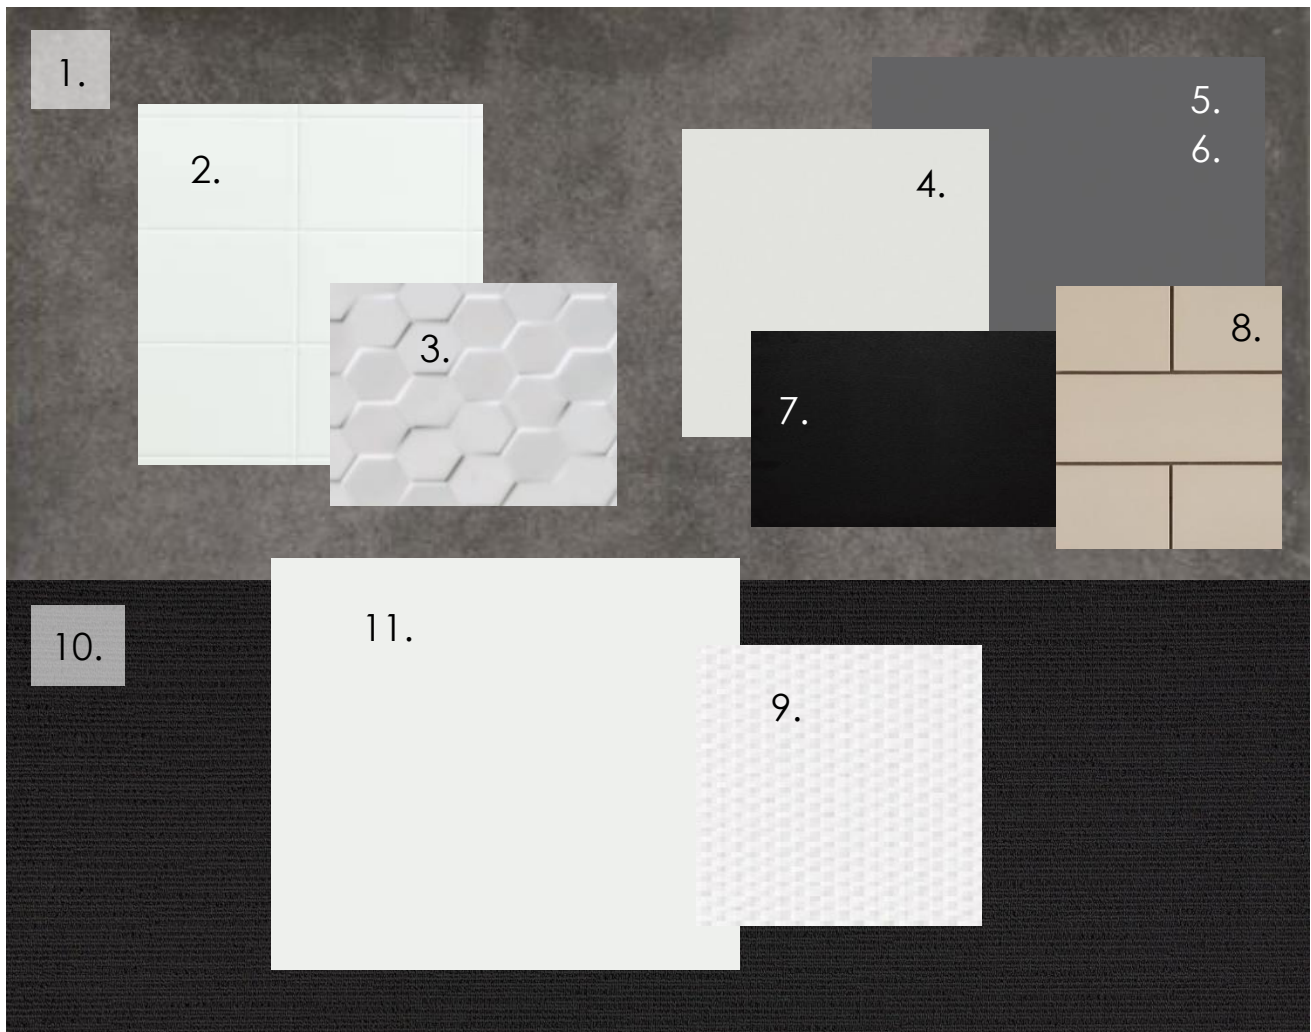

INTERIOR

Scheme 14

Proud Builders

1. **Floor Tiles:** Portland Anthracite Matt 600 x 600 NT19-1126FL
2. **Wall Tiles** (to bathroom & laundry): Gloss White 250 x 400 MAXWL2711
3. **Bathroom Feature Tiles** (to shower niche): 3D Hex Wall Gloss 300 x 600 NT16-2025WP
4. **Overhead Cabinets:** Formica 'Opal Grey'
5. **Bathroom Cabinets:** Formica 'Storm'
6. **Kitchen Cabinets:** Formica 'Storm'
7. **Stone Bench Tops:** Quantum Quartz designer stone 'Midnight Black'
8. **Splash back:** Ash Gloss 100 x 300 Subway tiles - laid in stretcher bond pattern
9. **Blinds:** Vertical Blinds Colour 'Ice'
10. **Carpet:** 'New Sisal' pattern – Colour 'Bella'
11. **Paint:** Haymes Paint colour 'Greyology 1'

NOTE: Colours are indicative only, variation can occur due to monitor, print quality or image capture. Installed colours can vary depending on materials applied to and variations in natural lighting.

Signed: Date:.....