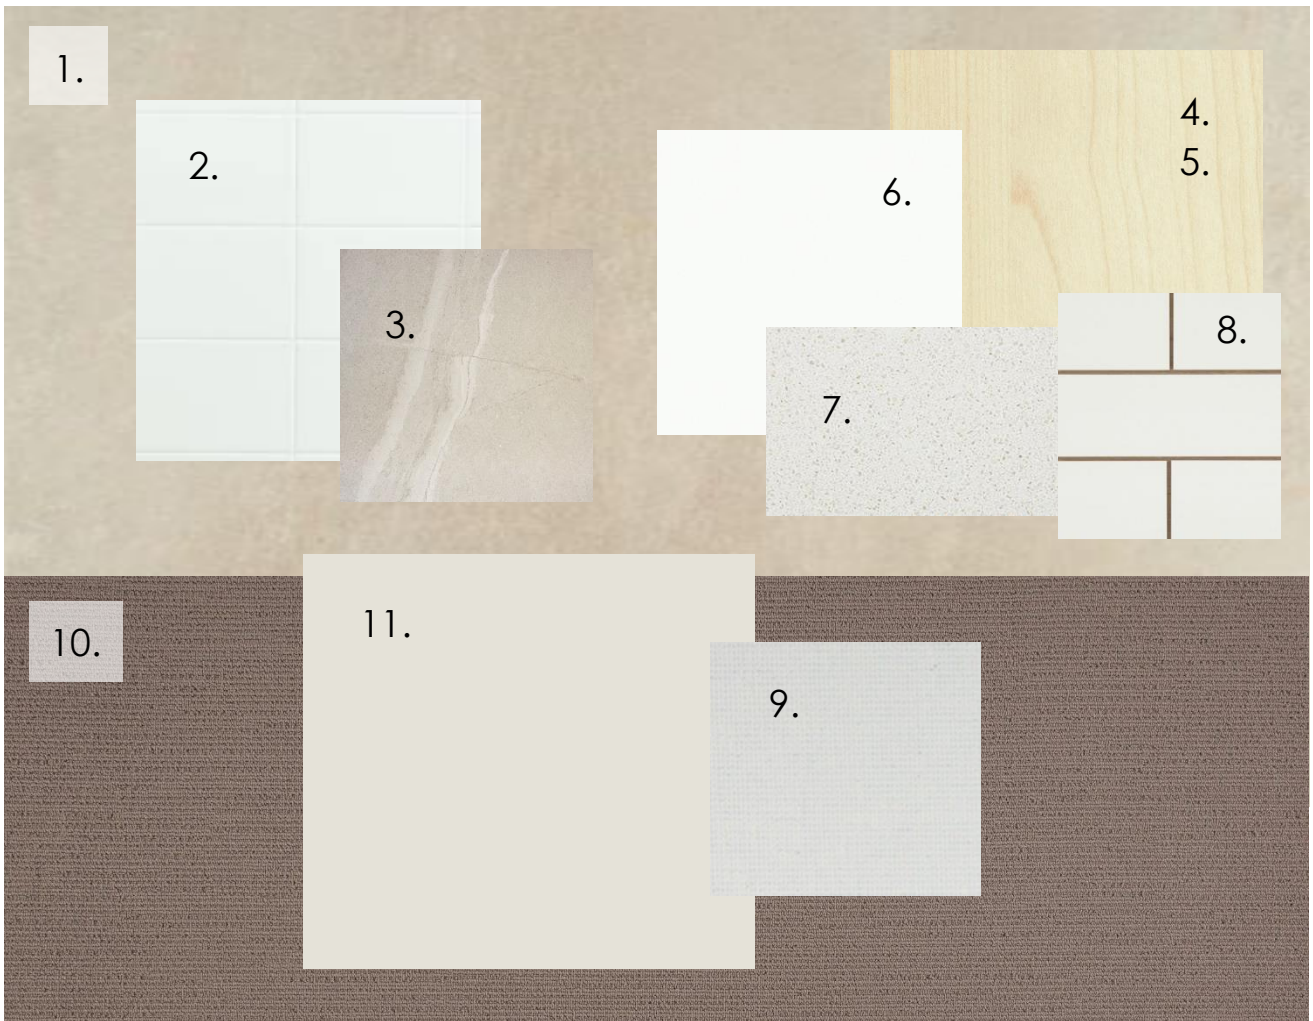

# INTERIOR

## Scheme 7

*Proud Builders*

1. **Floor Tiles:** Alpine Latte 600 x 600
2. **Wall Tiles** (to bathroom & laundry): Gloss White 250 x 400 MAXWL2711
3. **Bathroom Feature Tiles** (to shower niche): Bologna Beige Natural 450 x 450 NT19-6095FL
4. **Overhead Cabinets:** Formica 'Nordic Birch'
5. **Bathroom Cabinets:** Formica 'Nordic Birch'
6. **Kitchen Cabinets:** Formica 'Snowdrift'
7. **Stone Bench Tops:** Quantum Quartz designer stone 'New Diamond White'
8. **Splash back:** White Matt 100 x 300 Subway tiles - laid in stretcher bond pattern
9. **Blinds:** Vertical Blinds Colour 'Cloud'
10. **Carpet:** 'New Sisal' pattern – Colour 'Lalor'
11. **Paint:** Haymes Paint colour 'White Wash 1'