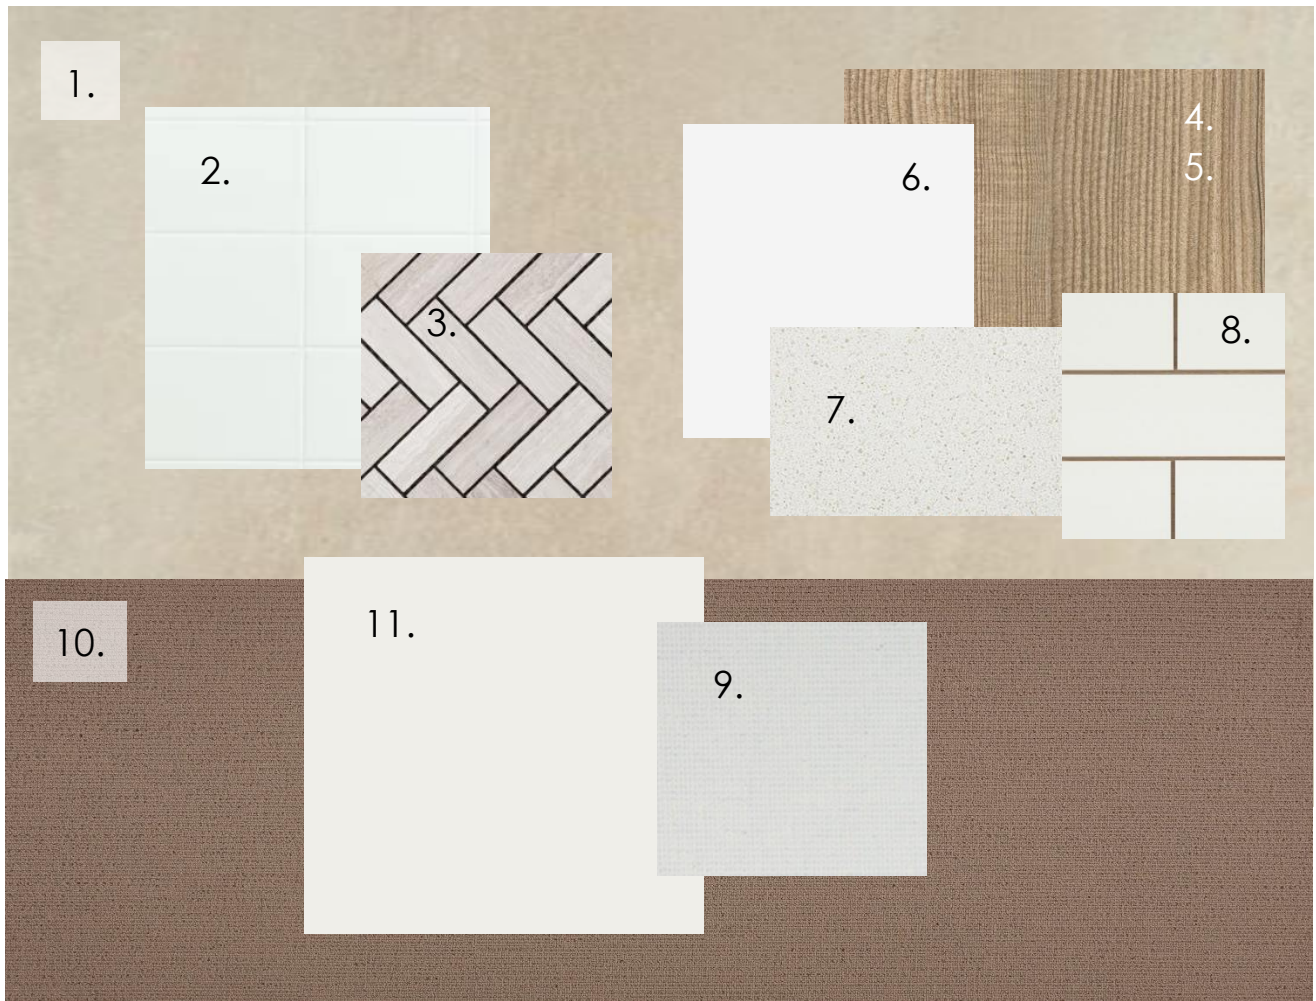

INTERIOR

Scheme 8

Proud Builders

1. **Floor Tiles:** Alpine Latte 600 x 600
2. **Wall Tiles** (to bathroom & laundry): Gloss White 250 x 400 MAXWL2711
3. **Bathroom Feature Tiles** (to shower niche): Teakwood Herringbone NT16-1010GM
4. **Overhead Cabinets:** Formica 'Mocha Firwood'
5. **Bathroom Cabinets:** Formica 'Mocha Firwood'
6. **Kitchen Cabinets:** Formica 'Malibu Gloss'
7. **Stone Bench Tops:** Quantum Quartz designer stone 'New Diamond White'
8. **Splash back:** White Gloss 100 x 300 Subway Tiles laid in stretcher bond pattern
9. **Blinds:** Vertical Blinds Colour 'Cloud'
10. **Carpet:** 'New Sisal' pattern – Colour 'Hills'
11. **Paint:** Haymes Paint colour 'Marble Mist'

NOTE: Colours are indicative only, variation can occur due to monitor, print quality or image capture. Installed colours can vary depending on materials applied to and variations in natural lighting.

Signed: Date:.....